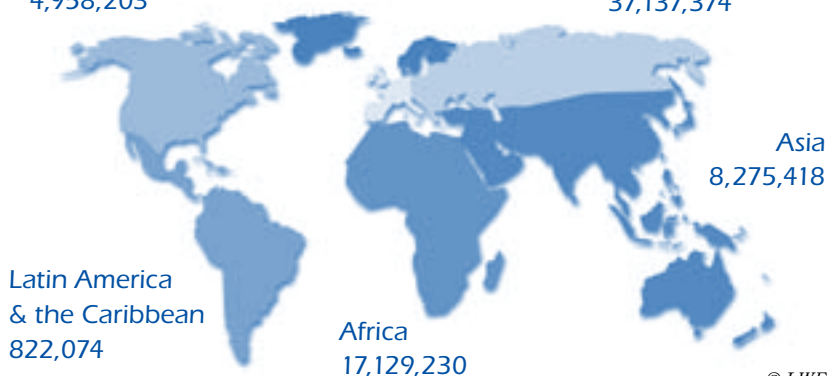

Among African churches, the Evangelical Lutheran Church in Tanzania, the continent's second largest Lutheran church, recorded the highest membership increase—32.4 percent—with an additional 1,132,480 new members to reach a total of 4,632,480, making it the fourth largest Lutheran church in the world. The ELCT attributes its growth to “effective evangelism in [its] dioceses over the past two years ... and a realistic authentication of statistics.” The Lutheran Church of Christ in Nigeria saw its membership rise by 380,630, or 27.9 percent, to 1,745,050. The Evangelical Lutheran Church of Ghana also grew a substantial 25.1 percent, with membership up 5,521 to reach 27,521. Membership in the Kenya Evangelical Lutheran Church was up by 8,000, or 22.2 percent, to 44,000. The Evangelical Lutheran Church in Malawi reported 60,000 members, for an increase of 10,000 or 20 percent.

Other churches on the continent recording an over 10 percent increase included the Evangelical Lutheran Churches in Angola, Kenya and Cameroon.

While no statistical changes were reported by the 3-million-member Malagasy Lutheran Church, the third largest Lutheran church in Africa, a 12.4 percent decrease in the Evangelical Lutheran Church in Mozambique put its total at 6,482.

## Asia: Over 100,000 New Members

The total number of Lutherans in Asia rose 101,439 in 2007, an increase

North America  
4,958,203

Europe  
37,137,374

© LWF